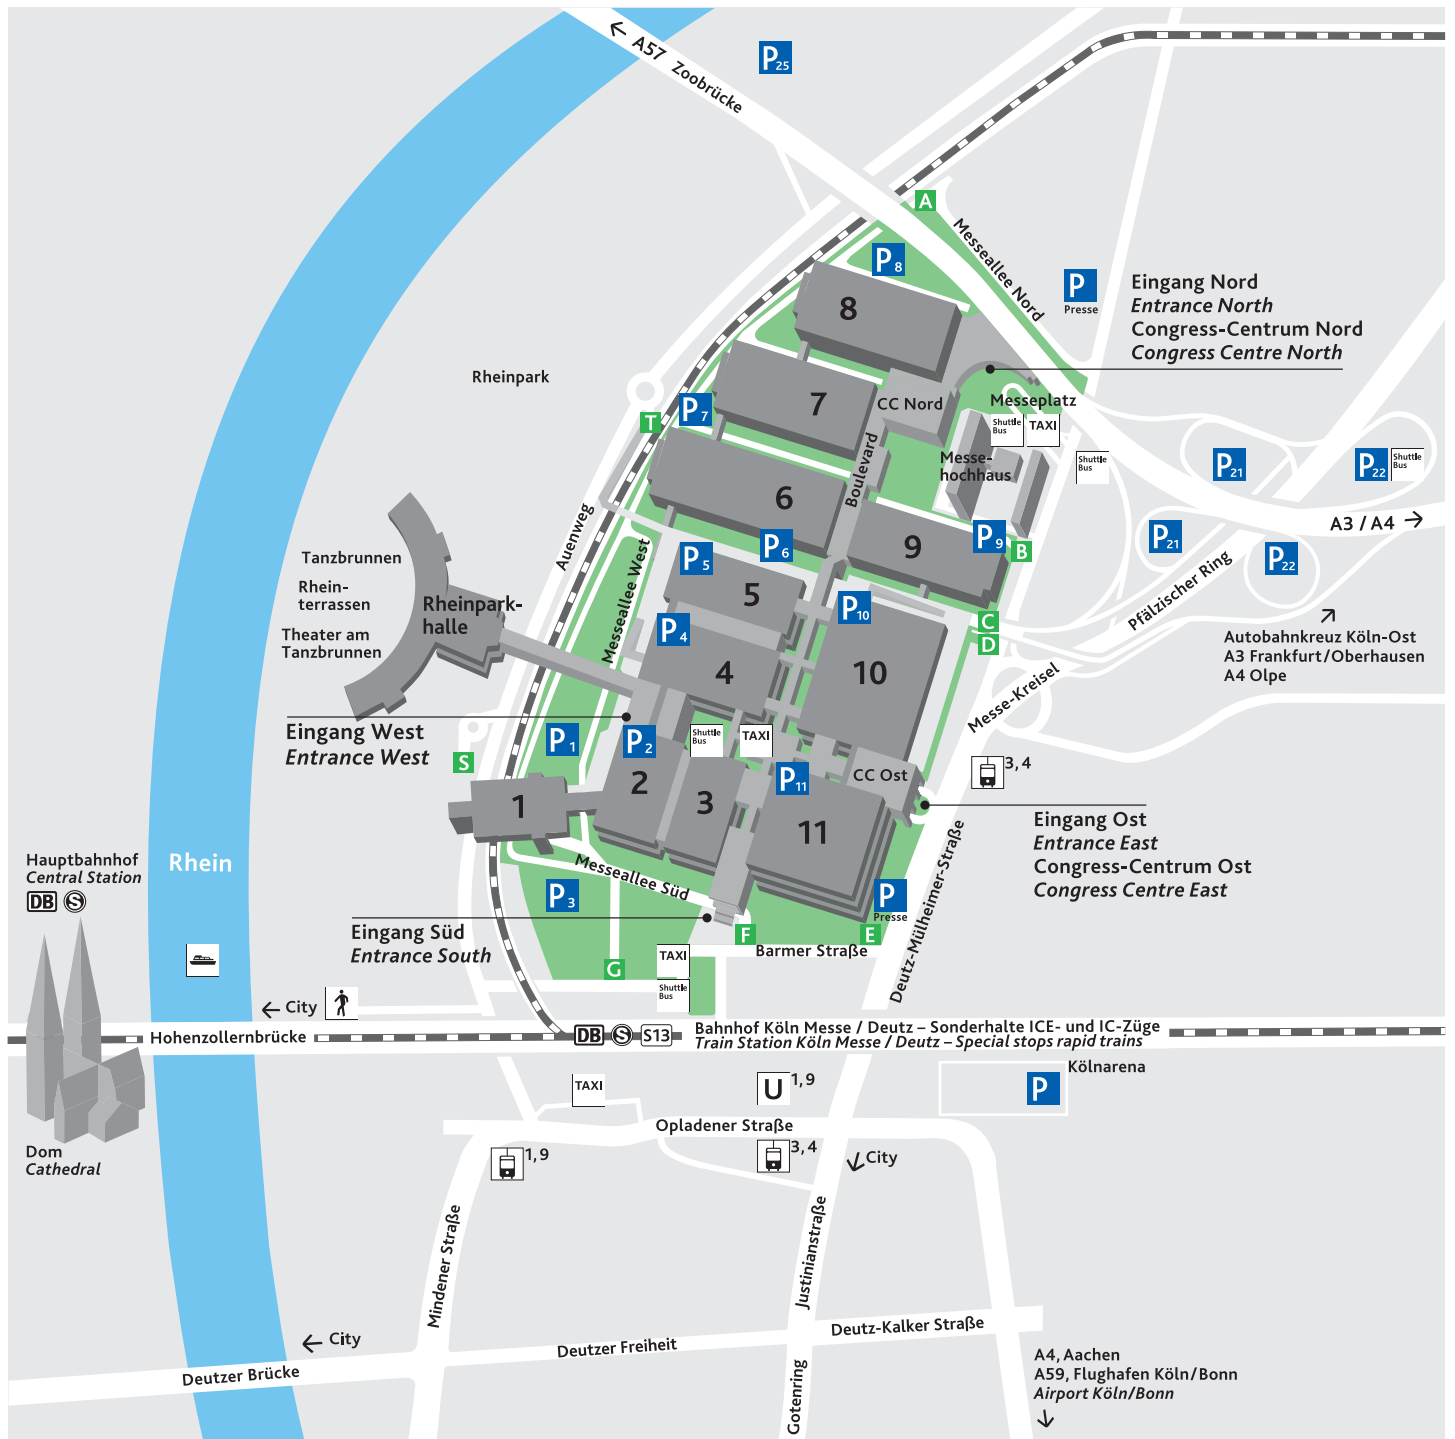

## Discover the Koelnmesse

- |  |                            |   |   |
|--|----------------------------|---|---|
| <b>A</b>   | Tor<br>Gate                |  | Straßenbahnhaltestelle<br>Tram Stop   |
| <b>P</b>   | Parkplatz<br>Parking       |  | Fähre: City/Hbf<br>Ferry: City/Central Station  |
|  | Fußweg<br>Pedestrian Route | <b>DB</b>   | Bahnhof<br>Train Station  |
| <b>TAXI</b>  | Taxi                       |  | S-Bahn<br>Suburban Railway  |
|  | Pendelbus<br>Shuttle-Bus   | <b>S13</b>  | S-Bahn Koelnmesse<br>– Flughafen Köln/Bonn<br>Suburban Railway Koelnmesse<br>– Cologne/Bonn Airport |
| <b>U</b>   | U-Bahn<br>Subway           |   |   |